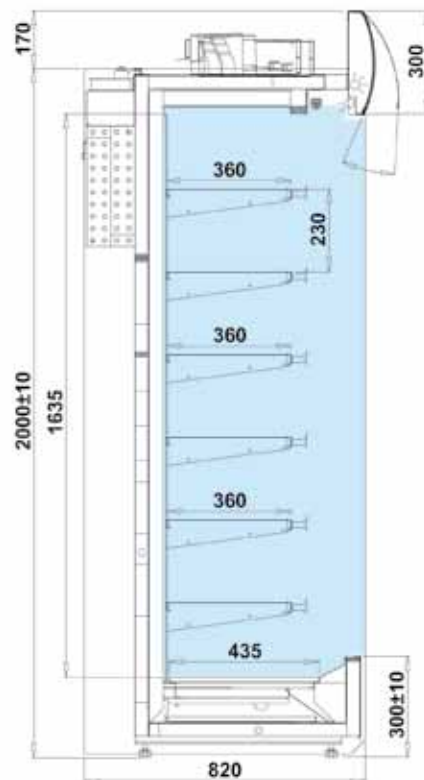

Wall Cabinets - I-King AT

I-King AT*

Technical parameters:

Model	Dimension (ext.) H x W x D [mm]	Display surface [m ²]	Shelves with low base	Power Consumption [kWh/24h]	Weight [kg]
I-King AT 1.0	2170 x 1000 x 820	2,80	7	9,30	175
I-King AT 1.3	2170 x 1310 x 820	3,70	7	12,40	220
I-King AT 1.6	2170 x 1610 x 820	4,60	7	12,60	235
I-King AT 1.9	2170 x 1920 x 820	5,50	7	16,30	280
I-King AT 2.5	2170 x 2540 x 820	7,40	7	20,60	340

* - Picture above presents unit with either some or all available extras. Please note that the look of basic version of cabinet, or one of your choice, may vary from presented.

Wall Cabinets - I-King AT

I-King AT*

Description:

- temperature range +2 / +8°C
- preferred ambient temperature +16 / +25°C
- power supply 230V / 50Hz
- internal condensing unit at the back of cabinet
- ecological polyurethane insulation
- front panel made of power coated steel - white colour
- top panel made of perspex with LED illumination - choice of colours
- interior and shelves in white colour
- adjustable shelves
- 6 shelf levels
- interior top LED lighting - white colour
- price strips - choice of colours
- electronic control with digital temperature display
- automatic defrost
- night blind - manual
- condensate pump - up to 0,6m pumping height
- ABS side walls - white colour
- 1 year full warranty service and after warranty service provided