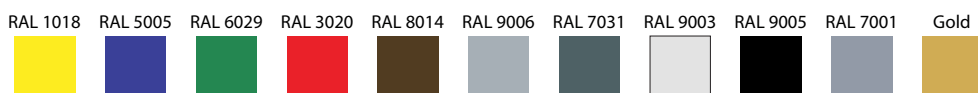

Optional colours:

* - Picture above presents unit with either some or all available extras. Please note that the look of basic version of cabinet, or one of your choice, may vary from presented.